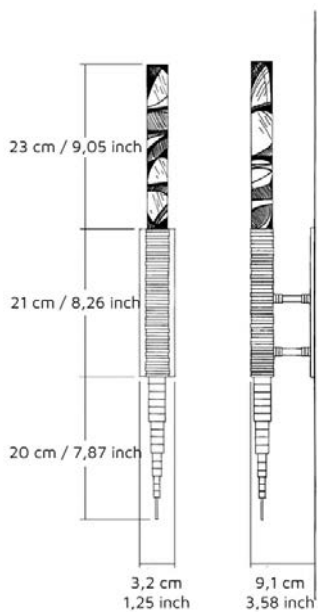

OPOOOIO

TORCH

Torch is our reinterpretation of the ever-present torches, which have been used throughout history to bring light at night or as a symbol of celebration.

It is mounted on the wall and emits a soft light creating a pleasant effect. It is covered in hand-cut rigs and it is entirely made out of brass or copper (depending on the finish).

It features our resin crystals sculpture, which stands 23 cm tall, representing the flame.

Technical Details:

Cod. Led Opoggio-DDS1222

100-240V
Power Frequency PWM - 300-10000 Hz
(recommended 3000 Hz)
24 Vdc - 4W 300 Lumen