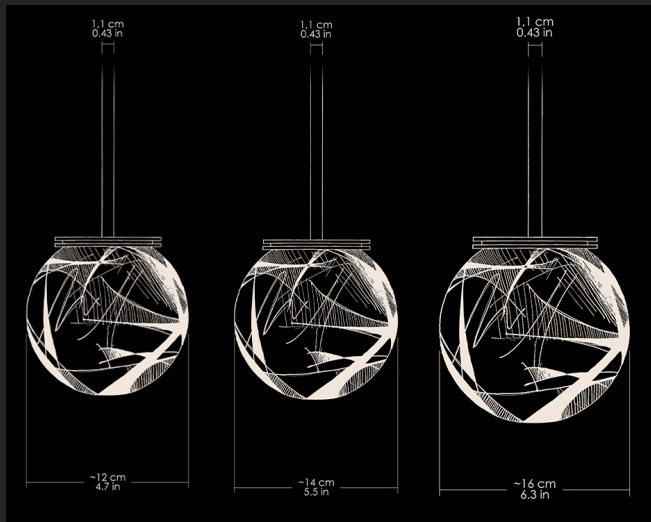

BULGARE

Bulgare's design has been inspired by snowballs.

The central piece is represented by our Opoggio Crystal that illuminates. Just like snowballs, it can have an irregular spherical shape or an organic shape (on choice). Its simplicity is complemented by the intricate brass cover that houses the light bulb. It is connected to the ceiling via a solid brass tube that contains the electric cables.

"Bulgare" comes in three different sizes, 12, 14, or 16 cm (diameter) at choice.

OPOGGIO

info@opoggio.com
www.opoggio.com

Technical Details:

Cod. Led Opoggio-DDS1223

100-240V
Power Frequency
PWM - 300-10000 Hz
(recommended 3000 Hz)
24 Vdc - 4W 500 Lumen

Dimmable power PWM

Extra warm light (2700 K)
Warm light (3000 K)
Natural light (4000 K)

Light temperature is Fixed

US VERSION AVAILABLE