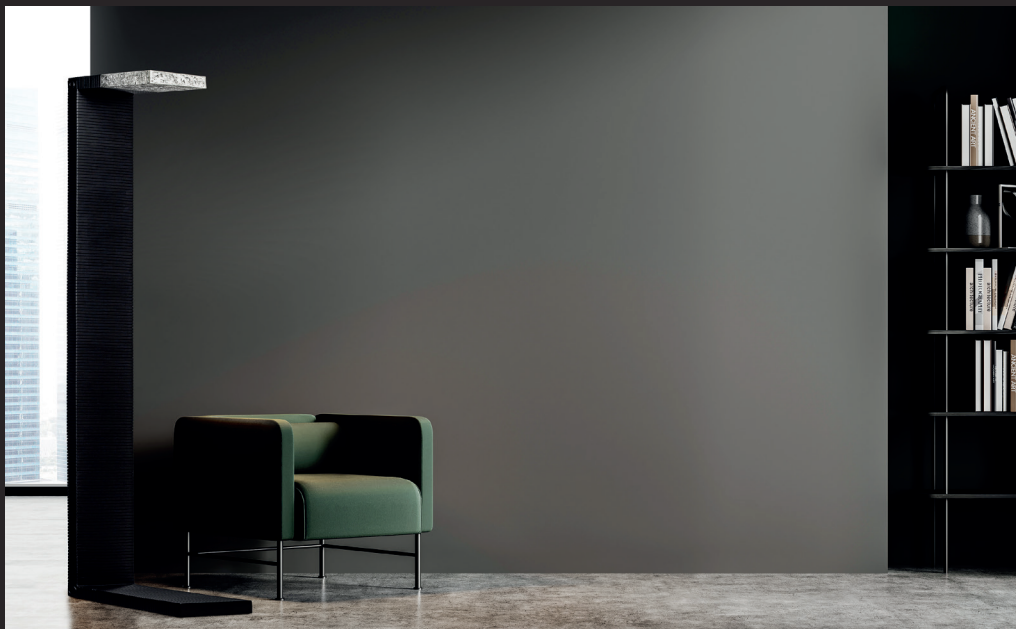

NANNOHAH

Nannohah is our first floor lamp design and after refining its proportions, we present to you its latest iteration.

Standing over 190 cm tall, Nannohah makes its presence noticed in any room. It is ideally placed near a couch, table, or bed as it both illuminates and decorates the room, acting as both a technical and a design piece simultaneously.

It is covered with brass bars which add depth to its light.

Each bar has 5 mm by 5 mm (0.2 in by 0.2 in).

Technical Details:

Cod. Led Opoggio-DDS1223

100-240V
 Power Frequency
 PWM - 300-10000 Hz
 (recommended 3000 Hz)
 24 Vdc - 4W 500 Lumen

Dimmable power PWM

Extra warm light (2700 K)
 Warm light (3000 K)
 Natural light (4000 K)

Light temperature is Fixed

US VERSION AVAILABLE

Available finishes:

- Matte white – made of brass
- Matte black – made of brass
- Aged/patinated brass
- Aged/patinated copper
- Other colors available on request