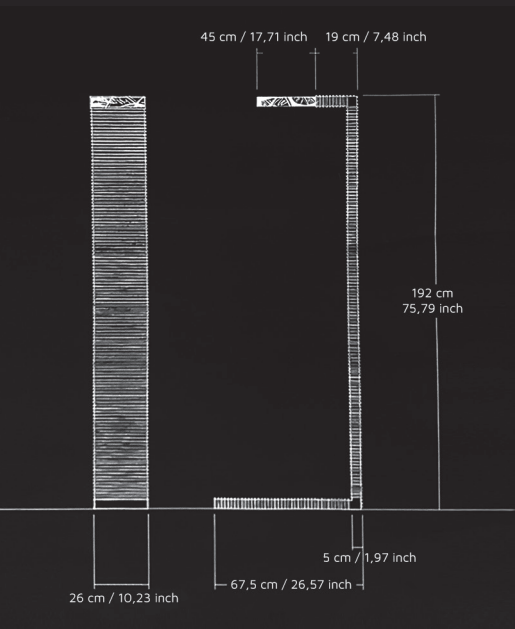

NANNOHAH

Nannohah is our first floor lamp design and after refining its proportions, we present to you its latest iteration.

Standing over 190 cm tall, Nannohah makes its presence noticed in any room. It is ideally placed near a couch, table, or bed as it both illuminates and decorates the room, acting as both a technical and a design piece simultaneously.

It is covered with brass bars which add depth to its light.

Each bar has 5 mm by 5 mm (0.2 in by 0.2 in).

Technical Details:

Cod. Led Opoggio-DDS1223

100-240V
 Power Frequency
 PWM - 300-10000 Hz
 (recommended 3000 Hz)
 24 Vdc - 4W 500 Lumen