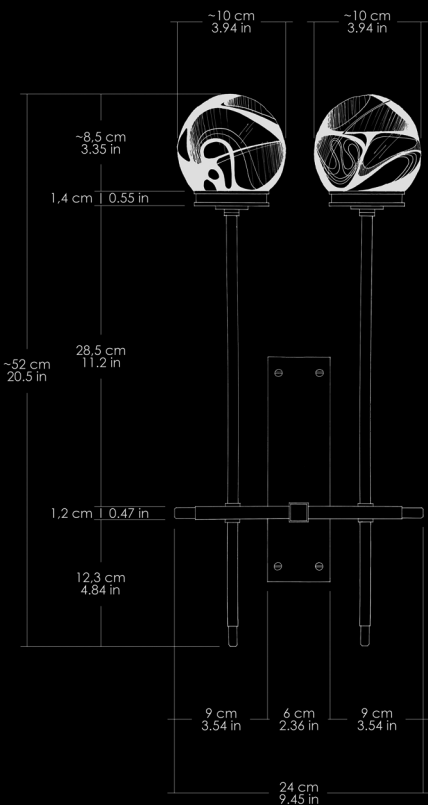

o_p_o_o_o_o_i_o

TWINS

The Twins wall lamp is part of the Bulgare collection, which complements it. Its classic shape makes it suitable for every taste and style.

Notice the complexity of the interplay between round and square elements.
Available in brass, copper, white, and black.

Technical Details:

Cod. Led Opoggio-DDS1223

100-240V

Power Frequency

PWM - 300-10000 Hz
(recommended 3000 Hz)

24 Vdc - 4W 500 Lumen

Dimmable power PWM

Extra warm light (2700 K)

Warm light (3000 K)

Natural light (4000 K)

Light temperature is Fixed

US VERSION AVAILABLE

info@opoggio.com

www.opoggio.com