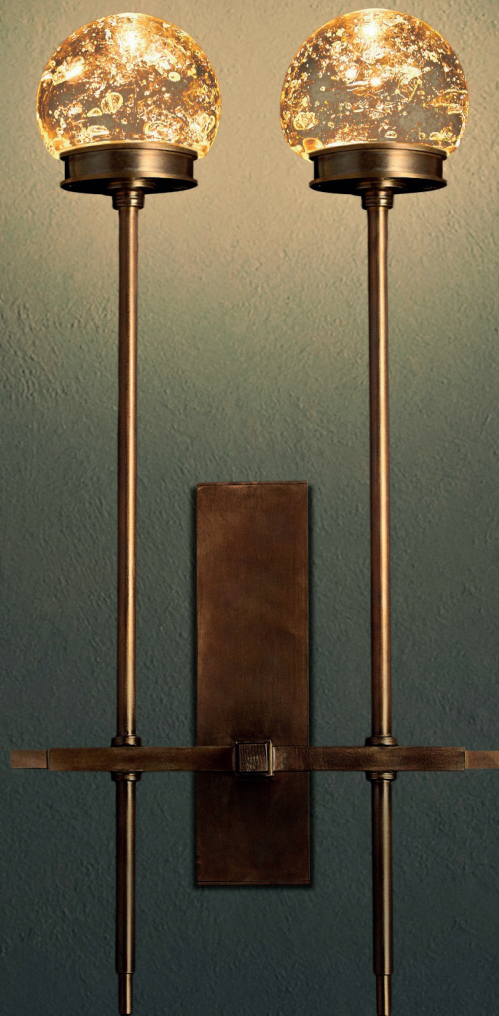

o_p_o_o_o_o_i_o

TWINS

The Twins wall lamp is part of the Bulgare collection, which complements it. Its classic shape makes it suitable for every taste and style.

Notice the complexity of the interplay between round and square elements.
Available in brass, copper, white, and black.

Technical Details:

Cod. Led Opoggio-DDS1223

100-240V

Power Frequency

PWM - 300-10000 Hz
(recommended 3000 Hz)

24 Vdc - 4W 500 Lumen

Dimmable power PWM

Extra warm light (2700 K)

Warm light (3000 K)

Natural light (4000 K)

Light temperature is Fixed

US VERSION AVAILABLE

info@opoggio.com

www.opoggio.com