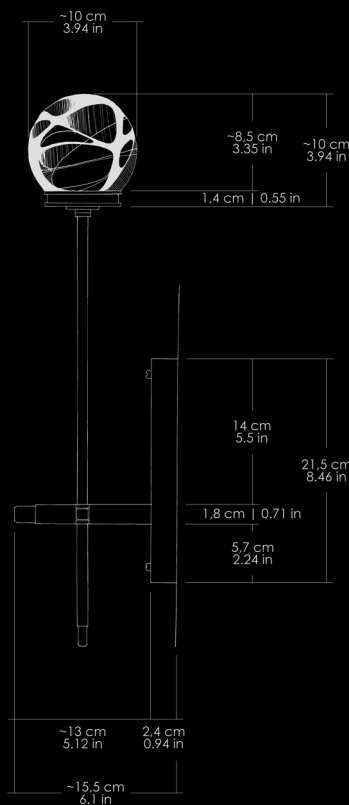

o_p_o_o_o_o_i_o

TWINS

The Twins wall lamp is part of the Bulgare collection, which complements it. Its classic shape makes it suitable for every taste and style.

Notice the complexity of the interplay between round and square elements.
Available in brass, copper, white, and black.

Technical Details:

Cod. Led Opoggio-DDS1223

100-240V

Power Frequency

PWM - 300-10000 Hz
(recommended 3000 Hz)

24 Vdc - 4W 500 Lumen

Dimmable power PWM

Extra warm light (2700 K)